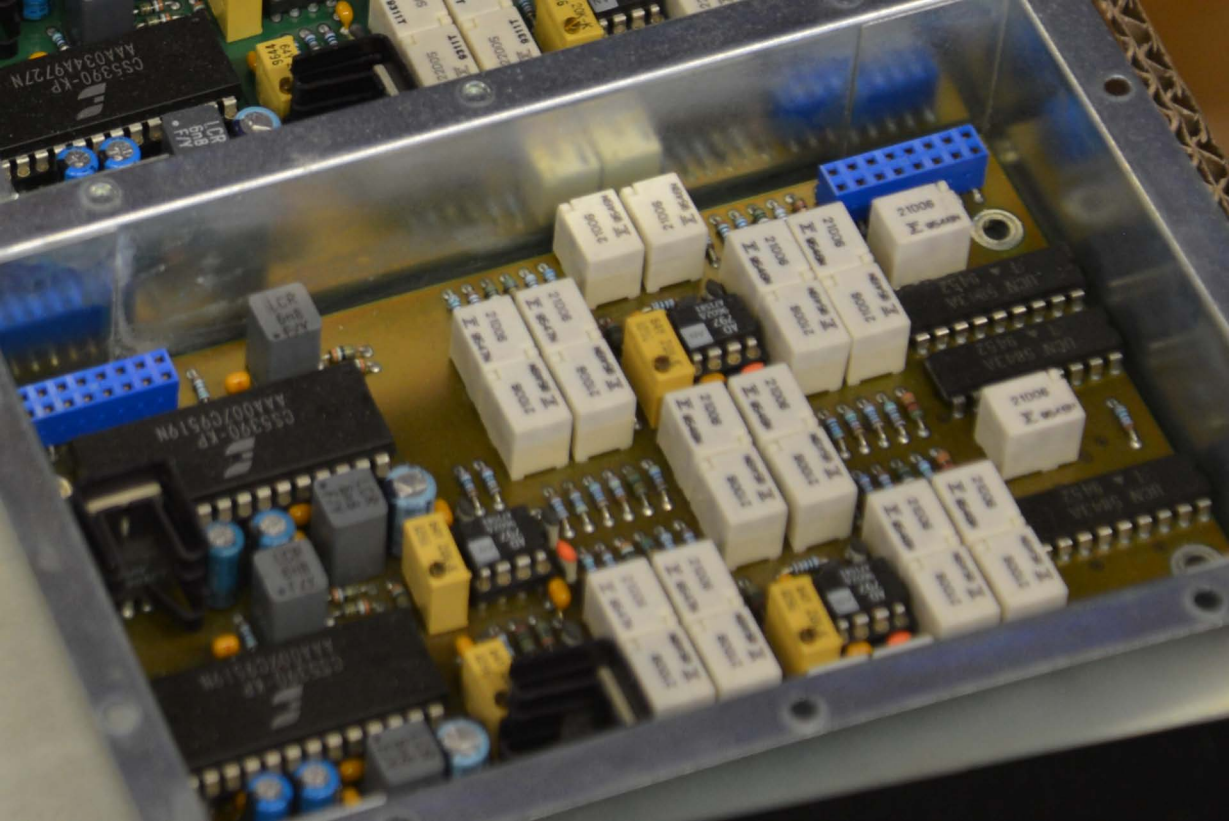

FireWire D/A Converter
For High-End
Soundfile Playback

Features of the MINERVA

Inputs: Digital Audio Input (S/PDIF), FireWire, I2S, R, L, B

3 33

METTLER

123456

ALGRA

ALGRA