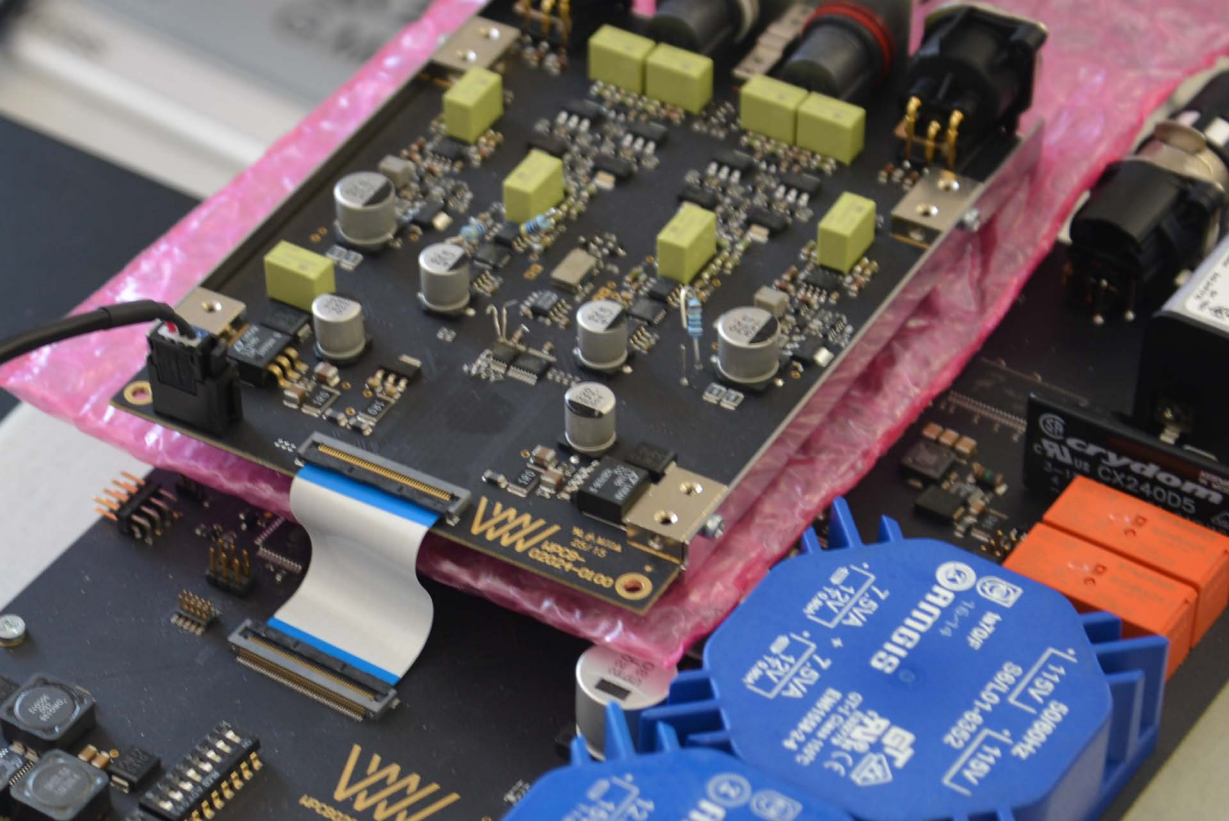

Table 8

Pin in the box that the 120V model
particular one feature in those that
setting edge. I found one that
with the 1.8, on wrong edge.
We should lower the 10 1.8, instead
made at the 120V. Data refer pins
reference for construction.

Pin	Color	Signal
1	Red	+
2	Green	-
3	Black	0V

UPnP
00.00
100%
100%
100%

WEISS DAC501 digital to analogue converter

UPnP

0.0 dB

DSP Setup

XXX.X/YY

Aki Takase & Han Bannink - OS Kruif - Two for Two