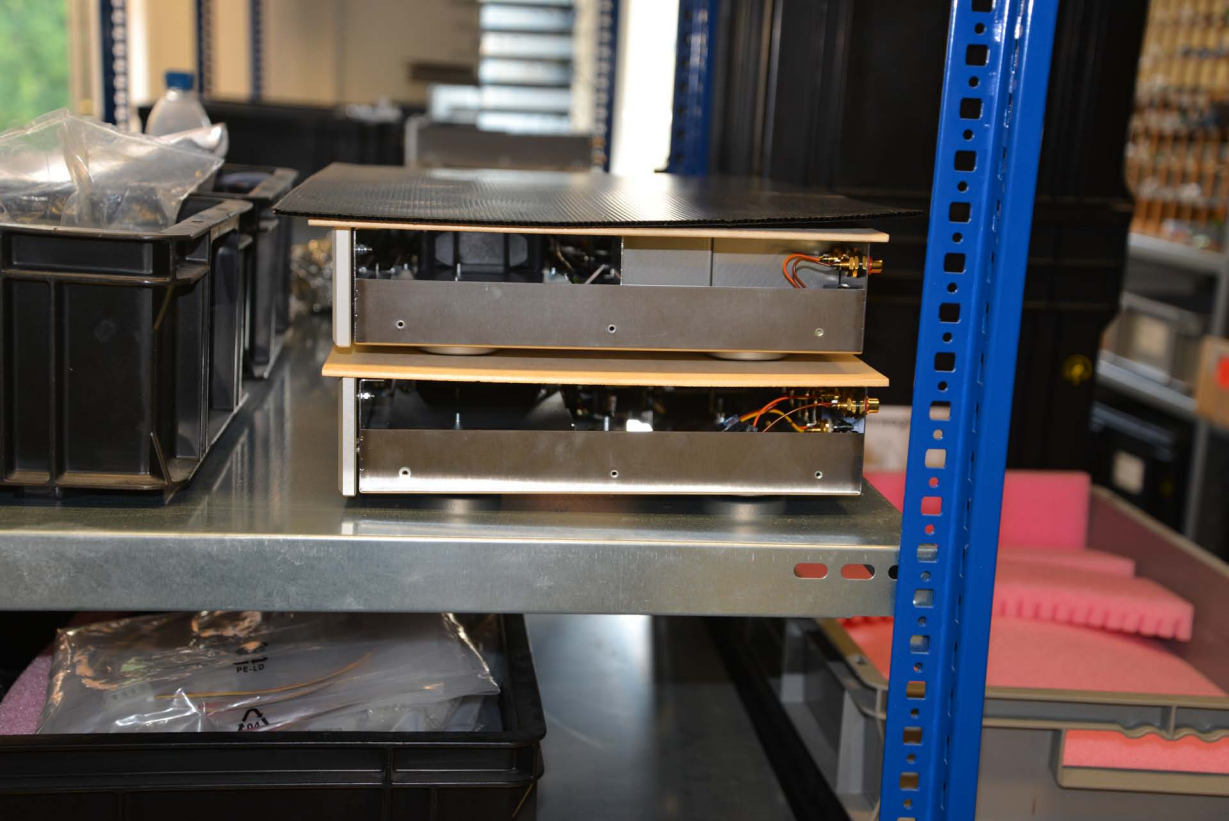

cadest gmbh

pr

CDE

Small white labels on the green cabinet drawers, likely containing inventory or identification information.

A collection of high-end audio components arranged on a stainless steel table. From left to right, the components are: a turntable, a tuner, an amplifier, a CD player, a DAC, and a power supply. A remote control is placed on top of the amplifier. Below the main table, a small white table holds a tuner and another remote control. The room has a window with a view of buildings outside and a radiator below it. The floor is carpeted, and sunlight is visible on the carpet.