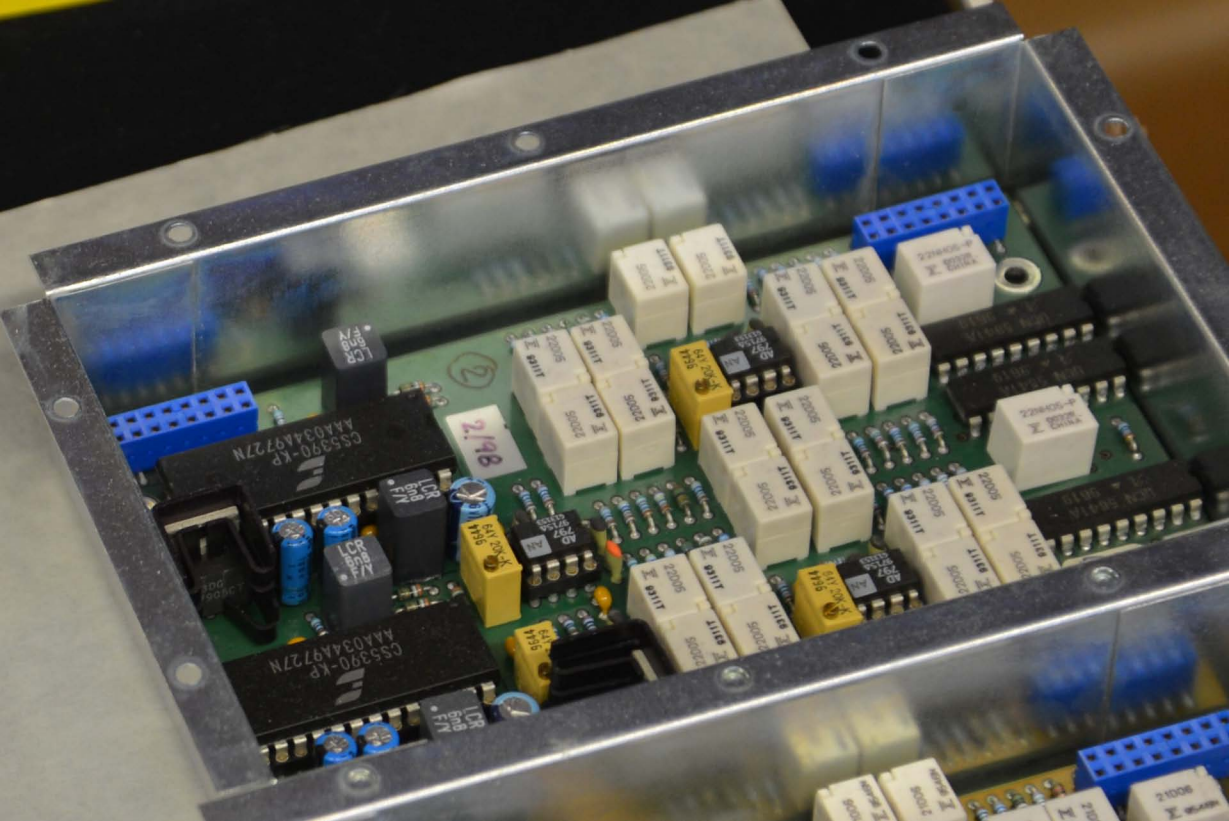

FireWire D/A Converter
For High-End
Soundfile Playback

Features of the MINERVA

Inputs: Digital Audio Input (S/PDIF), FireWire, I2S, R, L, B

3 33

METTLER

123456

ALGRA

ALGRA