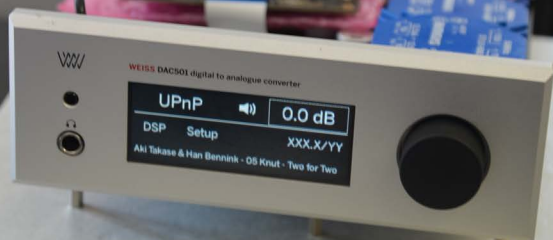

weiss
MINERVA
Profiere D/A Computer
für High-End
Soundfile Playback

Hi-Fi
Sound

Computer software interface on the left monitor.

Computer software interface on the right monitor.

Box with papers and a small logo.

Table 8

Pin in the box that the 120V model
particular one feature in those that
setting edge. I found one that
with the 1.8, on wrong edge.
We should lower the 10 1.8, instead
made at the 120V. Data refer pins
reference for construction.

Pin	Color	Signal
1	Red	+
2	Green	-
3	Black	0V

UPnP
00.00
100%
100%
100%

WEISS DAC501 digital to analogue converter

UPnP

0.0 dB

DSP Setup

XXX.X/YY

Aki Takase & Han Bannink - OS Kruif - Two for Two

FireWire D/A Converter
For High-End
Soundfile Playback

Features of the MINERVA

Inputs: Digital Audio Input (S/PDIF), FireWire, I2S, R, L, B

3 33

METTLER

123456

ALGRA

ALGRA