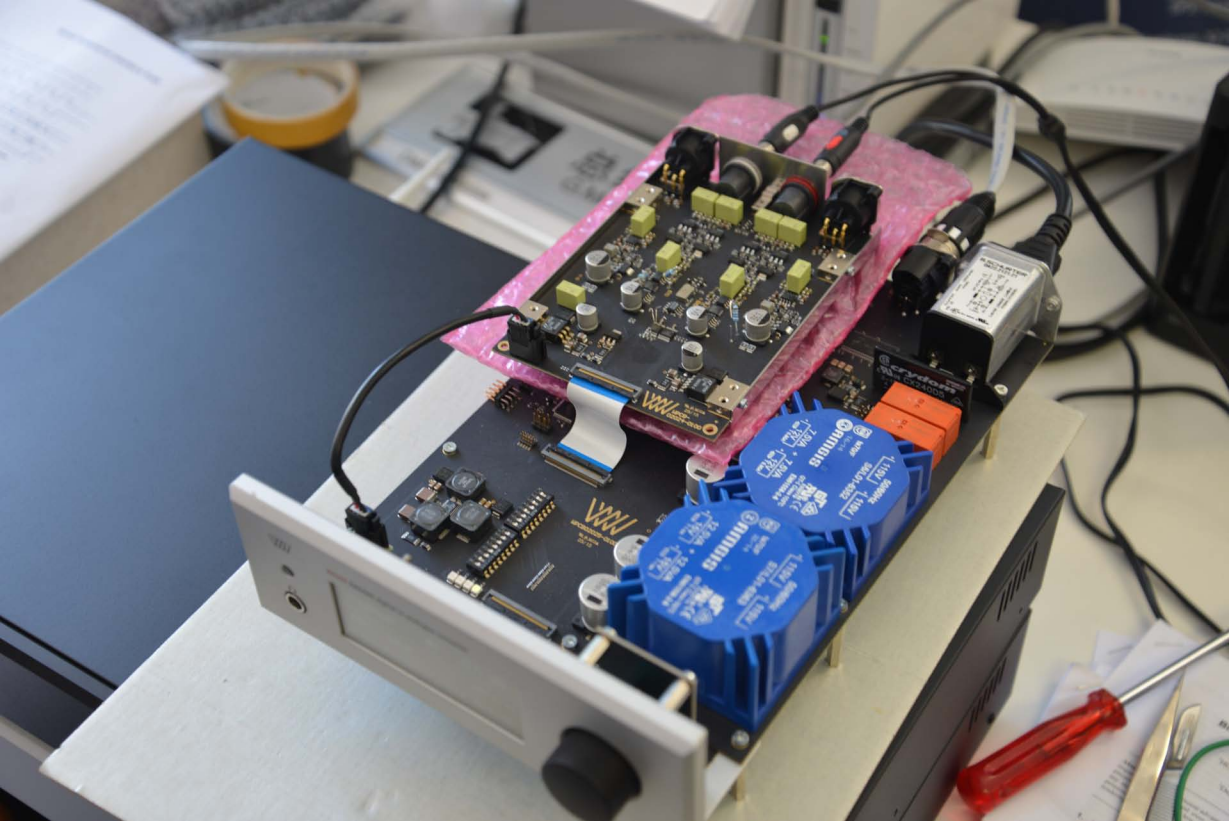

weiss
MINERVA
Profiere D/A Computer
für High-End
Soundfile Playback

Hi-Fi
Sound

Computer software interface on the left monitor.

Computer software interface on the right monitor.

Box with papers and a small logo.

Table 8

Pin in the box that the 120V model
particular one feature in those that
setting edge. I found one that
with the 1.8, on wrong edge.
We should lower the 10 1.8, instead
made at the 120V. Data refer pins
reference for construction.

Pin	Color	Signal
1	Red	+
2	Green	-
3	Black	0V

UPnP
00.00
100%
100%
100%

WEISS DAC501 digital to analogue converter

UPnP

0.0 dB

DSP Setup

XXX.X/YY

Aki Takase & Han Bannink - OS Kruif - Two for Two

FireWire D/A Converter
For High-End
Soundfile Playback

Features of the MINERVA

Inputs: Digital Audio Input (S/PDIF), FireWire, I2S, R, L, B

3 33

METTLER

123456

ALGRA

ALGRA