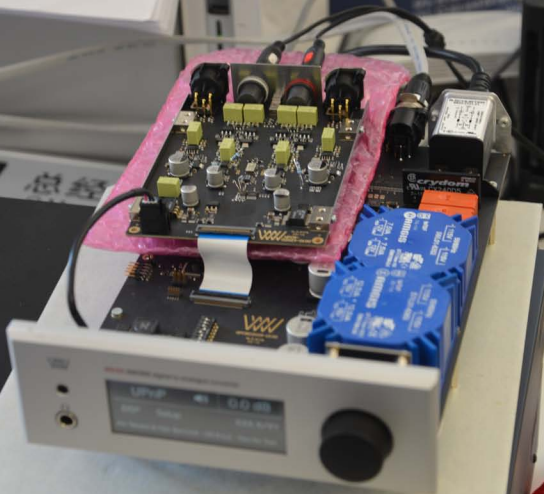

weiss
MINERVA
Profiere D/A Computer
für High-End
Soundfile Playback

Hi-Fi
Sound

Computer software interface on the left monitor.

Computer software interface on the right monitor.

Box with papers and a small logo.

Table 8

Pin in the box that the 120V model
particular one feature in those that
setting edge. I found one that
with the 1.8, on wrong edge.
We should lower the 10 1.8, instead
made at the 120V. Data refer pins
reference for construction.

Pin	Color	Signal
1	Red	+
2	Green	-
3	Black	0V

UPnP
00.00
100%
100%
100%

WEISS DAC501 digital to analogue converter

UPnP

0.0 dB

DSP Setup

XXX.X/YY

Aki Takase & Han Bannink - OS Kruif - Two for Two

FireWire D/A Converter
For High-End
Soundfile Playback

Features of the MINERVA

Inputs: Digital Audio Input (S/PDIF), FireWire, I2S, R, L, B

3 33

METTLER

123456

ALGRA

ALGRA